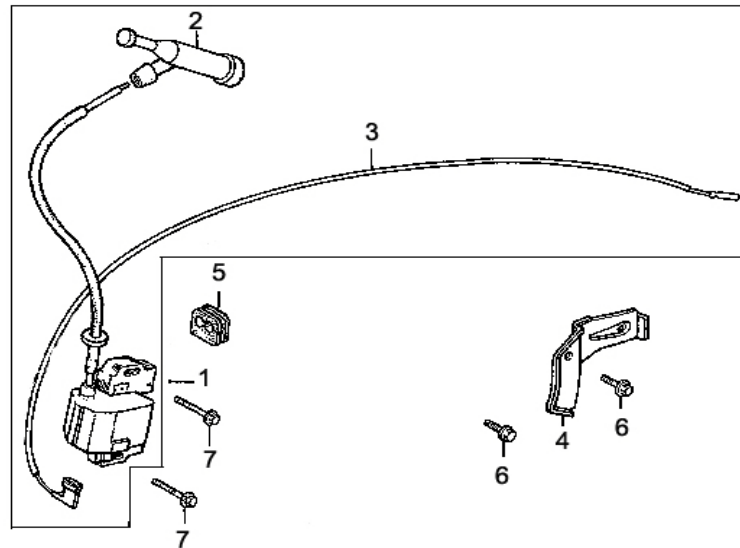

12 - Ignition Coil

Nr.	Parts code	Description	Quantity			
			SC3000GB(E)	SC4000GB(E)	SC5000GB(E)	SC5000GB3(E)
1	SCE108012120	Coil assy., ignition	1	-	-	-
	SCE111012120	Coil assy., ignition	-	1	1	1
2	SCE105509130	Cap assy., noise suppressor	1	1	1	1
3	SCE108012010	Cord stop switch	1	1	1	1
4	SCE108012015	Clamper, cord	1	1	1	1
5	SCE105507030	Grommet, cord	1	1	1	1
6	-	Bolt, flange (M6 x 8mm)	2	2	2	2
7	-	Flange bolt M6x25	2	2	2	2
8	-	Bolt, flange (M6 x 35mm)	4 (E)	4 (E)	4 (E)	4 (E)
9	SCE105509112	Coil assy. Charge B	1 (E)	1 (E)	1 (E)	1 (E)