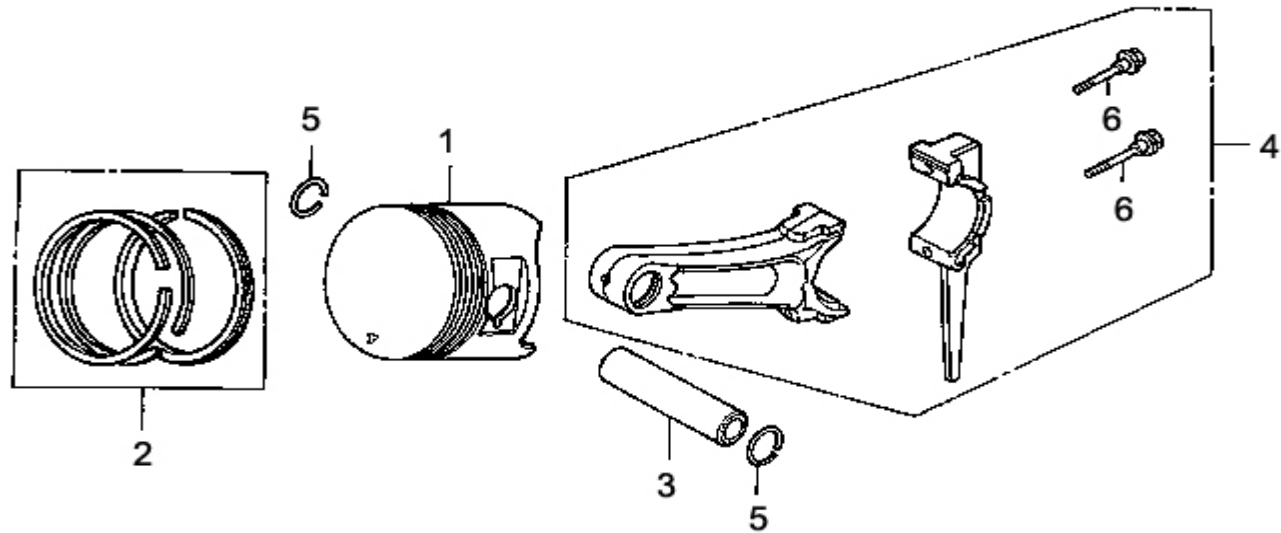

05 - Piston

Nr.	Parts code	Description	Quantity			
			SC3000GB(E)	SC4000GB(E)	SC5000GB(E)	SC5000GB3(E)
1	SCE108005100	Piston, STD	1	-	-	-
	SCE109005100	Piston, STD	-	-	-	-
	SCE111005100	Piston, STD	-	1	-	-
	SCE113005100	Piston, STD	-	-	1	1
2	SCE108005200	Ring set STD	1	-	-	-
	SCE109005200	Ring set STD	-	-	-	-
	SCE111005200	Ring set STD	-	1	-	-
	SCE113005200	Ring set STD	-	-	1	1
3	SCE108005110	Piston pin	1	-	-	-
	SCE111005110	Piston pin	-	1	1	1
4	SCE108005210	Connecting rod assy.	1	-	-	-
	SCE111005210	Connecting rod assy.	-	1	1	1
5	SCE108005120	Piston pin clip 18mm.	2	-	-	-
	SCE111005120	Piston pin clip 20mm.	-	2	2	2
6	SCE108005172	Connecting rod bolt	2	2	2	2