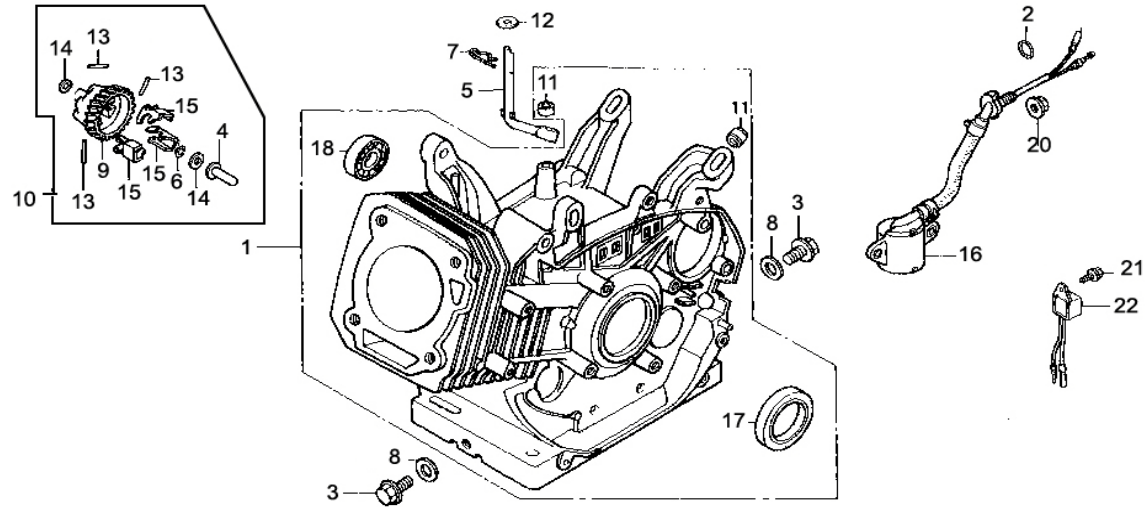

01 - Cylinder Head

Nr.	Parts code	Description	Quantity			
			SC3000GB(E)	SC4000GB(E)	SC5000GB(E)	SC5000GB3(E)
1	SCE108001010	Head comp., cylinder	1	-	-	-
	SCE111001010	Head comp., cylinder	-	1	1	1
2	SCE105501110	Plug, spark	1	1	1	1
3	SCE108001020	Cover comp., head	1	1	1	1
4	SCE108001150	Bolt, head cover	1	1	1	1
5	SCE108001160	Washer, head cover	1	1	1	1
6	SCE108001012	Guide, IN valve	1	1	1	1
7	SCE108001013	Guide, EX valve	1	1	1	1
8	SCE108001014	Clip, valve guide	1	1	1	1
9	SCE108001053	Dowel pin (ø12x20mm)	2	2	2	2
10	SCE108001130	Bolt, stud IN(M8x123mm)	2	-	-	-
	SCE111001130	Bolt, stud IN(M8x124mm)	-	2	2	2
11	SCE108001120	Bolt, stud EX (M8x48mm)	2	2	2	2
12	SCE108001230	Packing, head cover	1	1	1	1
13	SCE108001140	Gasket, cylinder head	1	-	-	-
	SCE109001140	Gasket, cylinder head	-	-	-	-
	SCE111001140	Gasket, cylinder head	-	1	-	-
	SCE113001140	Gasket, cylinder head	-	-	1	1
14	-	Bolt, flange (M10x80mm)	4	4	4	4
15	SCE108001031	Tube, breather	1	1	1	1

02 - Cylinder Barrel

Nr.	Parts code	Description	Quantity			
			SC3000GB(E)	SC4000GB(E)	SC5000GB(E)	SC5000GB3(E)
1	SCE1080020H0	Barrel assy., cylinder oil alert	1	-	-	-
	SCE1090020H0	Barrel assy., cylinder oil alert	-	-	-	-
	SCE1110020H0	Barrel assy., cylinder oil alert	-	1	-	-
	SCE1130020H0	Barrel assy., cylinder oil alert	-	-	1	1
2	SCE105502996	O-ring, 14mm	1	1	1	1
3	SCE10800204K	Bolt, drain plug	2	2	2	2
4	SCE108003150	Slider, governor	1	1	1	1
5	SCE108002140	Shaft, governor arm	1	-	-	-
	SCE111002140	Shaft, governor arm	-	1	1	1
6	SCE105502120	Clip, governor holder	1	1	1	1
7	SCE155002054	Pin, lock, 8mm.	1	1	1	1
8	-	Washer, drain plug	2	2	2	2
9	SCE108003120	Slave gear governor	1	-	-	-
	SCE111003120	Slave gear governor	-	1	1	1
10	SCE108003124	Governor kit	1	-	-	-
	SCE111003124	Governor kit	-	1	1	1
11	-		1	1	1	1
12	-	Washer, plain, 6mm	1	1	1	1
13	SCE108003123	Pin, governor weight	2	3	3	3
14	SCE105502062	Washer, thrust, 6mm	1	1	1	1
15	SCE108003122	Weight, governor	2	-	-	-