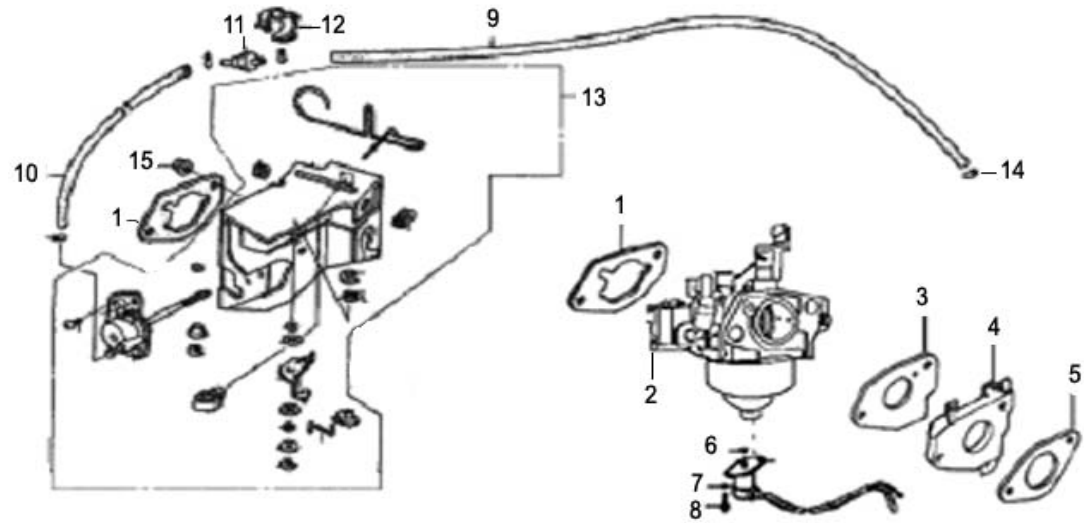

Nr.	Parts code	Description	Quantity			
			SC3000GB(E)	SC4000GB(E)	SC5000GB(E)	SC5000GB3(E)
12	SCG102810034	Clip, wire harness	1	1	1	1
13	SCG102810150	Stay assy., manual choke	1	-	-	-
	SCG104010150	Stay assy., manual choke	-	1	1	1
14	SCG102810037	Clip, tube	1	1	1	1
15	SCG102810158	Grommet, chocke rod	1	1	1	1