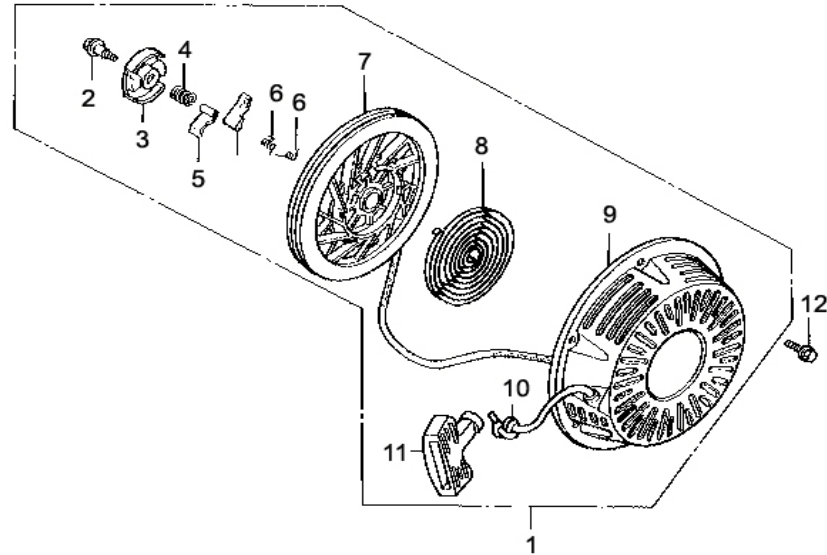

07 - Recoil Starter

Nr.	Parts code	Description	Quantity			
			SC3000GB(E)	SC4000GB(E)	SC5000GB(E)	SC5000GB3(E)
1	SCE108007010	Starter assy., recoil	1	-	-	-
	SCE111007010	Starter assy., recoil	-	1	1	1
2	SCE105506130	Screw, center	1	1	1	1
3	SCE105506140	Retainer, spring	1	1	1	1
4	SCE105506150	Spring, friction	1	1	1	1
5	SCE105506160	Ratchet, starter	2	2	2	2
6	SCE105506170	Spring, ratchet	2	2	2	2
7	SCE108007030	Pulley, recoil starter	1	-	-	-
	SCE111007030	Pulley, recoil starter	-	1	1	1
8	SCE108007100	Spring, starter return	1	1	1	1
9	SCE108007020	Case comp., recoil starter	1	-	-	-
	SCE111007020	Case comp., recoil starter	-	1	1	1
10	SCE108006111	Rope, recoil starter	1	-	-	-
	SCE111006111	Rope, recoil starter	-	1	1	1
11	SCE105506120	Grip, starter	1	1	1	1
12	-	Bolt, flange	3	3	3	3