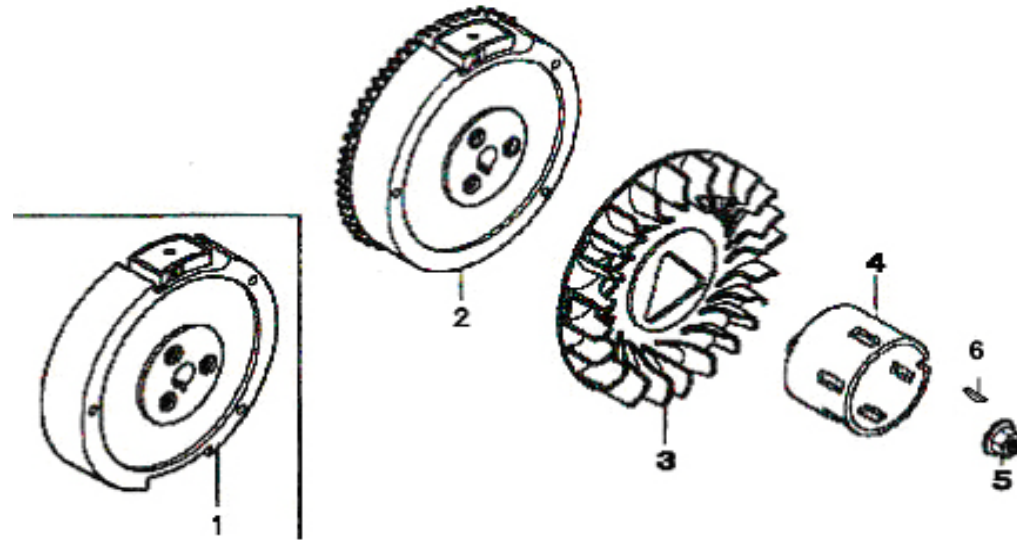

11 - Flywheel

Nr.	Parts code	Description	Quantity			
			SC3000GB(E)	SC4000GB(E)	SC5000GB(E)	SC5000GB3(E)
1	SCE108011010	Flywheel comp.	1	-	-	-
	SCE111011010	Flywheel comp.	-	1	1	1
2	SCE10801101E	Flywheel comp., Starter motor	1 (E)	-	-	-
	SCE11101101E	Flywheel comp., Starter motor	-	1 (E)	1 (E)	1 (E)
3	SCE108011030	Fan, cooling	1	-	-	-
	SCE111011030	Fan, cooling	-	1	1	1
4	SCE108011100	Pulley, starter	1	-	-	-
	SCE111011100	Pulley, starter	-	1	1	1
5	-	Nut, special, 16mm	1	1	1	1
6	SCE108004032	Key, special, woodruff	1	1	1	1