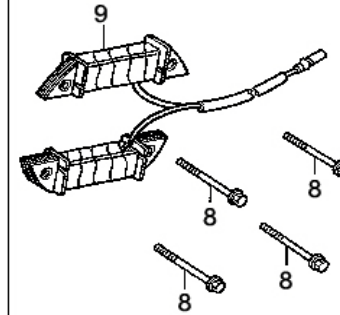

12 - Ignition Coil

Nr.	Parts code	Description	Quantity			
			SC3000GB(E)	SC4000GB(E)	SC5000GB(E)	SC5000GB3(E)
1	SCE108012120	Coil assy., ignition	1	-	-	-
	SCE111012120	Coil assy., ignition	-	1	1	1
2	SCE105509130	Cap assy., noise suppressor	1	1	1	1
3	SCE108012010	Cord stop switch	1	1	1	1
4	SCE108012015	Clamper, cord	1	1	1	1
5	SCE105507030	Grommet, cord	1	1	1	1
6	-	Bolt, flange (M6 x 8mm)	2	2	2	2
7	-	Flange bolt M6x25	2	2	2	2
8	-	Bolt, flange (M6 x 35mm)	4 (E)	4 (E)	4 (E)	4 (E)
9	SCE105509112	Coil assy. Charge B	1 (E)	1 (E)	1 (E)	1 (E)