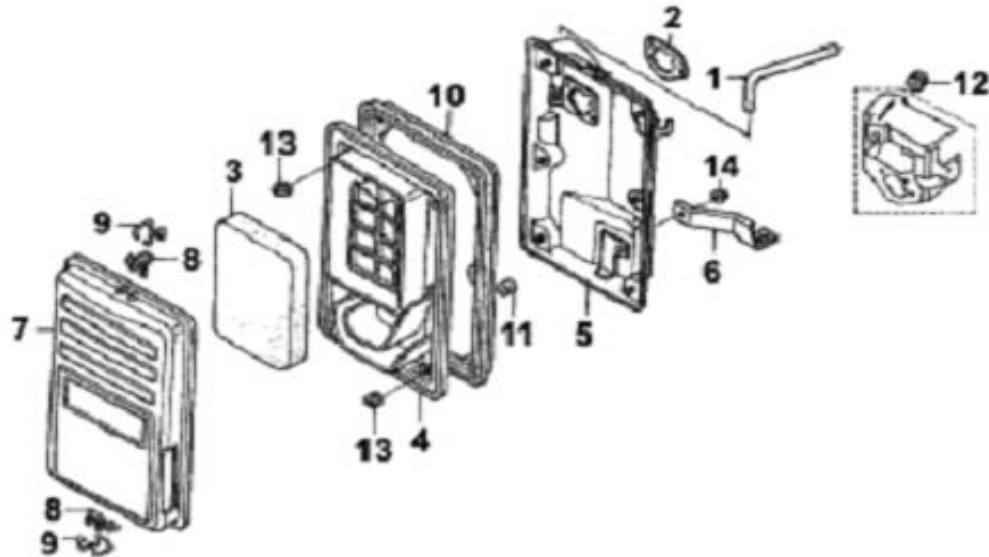

14 - Air Cleaner

Nr.	Parts code	Description	Quantity			
			SC3000GB(E)	SC4000GB(E)	SC5000GB(E)	SC5000GB3(E)
1	SCG102814111	Tube, breather	1	1	1	1
2	SCG102814108	Packing, air cleaner	1	1	1	1
3	SCG102814100	Element, air cleaner	1	1	1	1
4	SCG102814101	Retainer, filter element	1	1	1	1
5	SCG102814106	Case, air cleaner	1	1	1	1
6	SCG102817100	Stay, air cleaner	1	1	1	1
	SCG104017100	Stay, air cleaner	1	1	1	1
7	SCG102814103	Cover, air cleaner	1	1	1	1
8	SCG102814104	Clip A, Air cleaner	2	2	2	2
9	SCG102814105	Clip B, Air cleaner	2	2	2	2
10	SCG102814102	Gasket, air cleaner	1	1	1	1
11	SCG102814120	Drain tube, filter	1	1	1	1
12	SCG102814130	Grommet fender	1	1	1	1
13	-	Nut flange M 5	6	6	6	6
14	-	Nut flange M 6	2	2	2	2