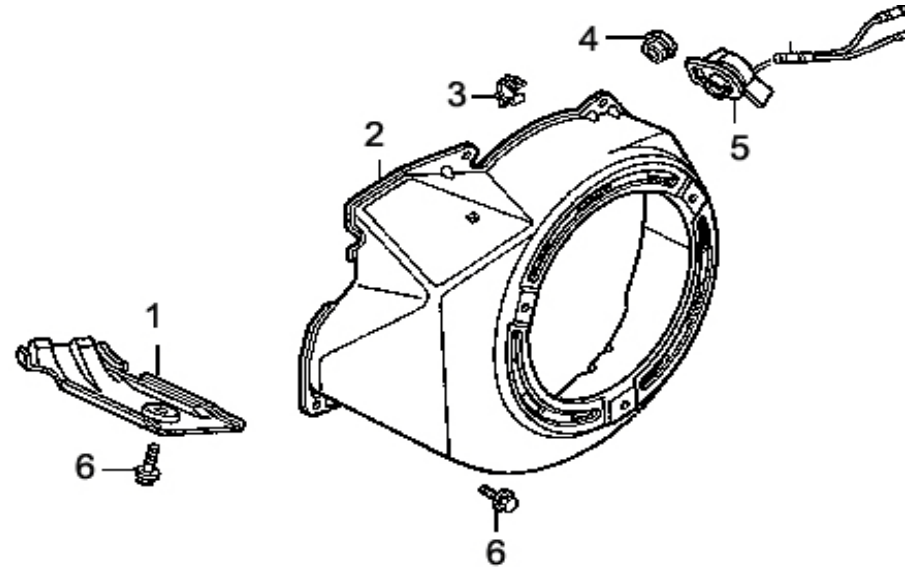

09 - Fan Cover

Nr.	Parts code	Description	Quantity				
			SC3000GB(E)	SC4000GB(E)	SC5000GB(E)	SC5000GB3(E)	
1	SCE108009100	Shroud	1	-	-	-	
	SCE111009100	Shroud	-	1	1	1	
2	SCE108009010	Cover comp., fan	1	-	-	-	
	SCE111009010	Cover comp., fan	-	1	1	1	
3	SCE105507300	Clip, tube	2	2	2	2	
4	SCE108009030	Grommet, drain hole	1	1	1	1	
5	SCE105507110	Switch assy., engine stop	1	1	1	1	
6	-	Bolt, flange (M6x12mm)	6	6	6	6