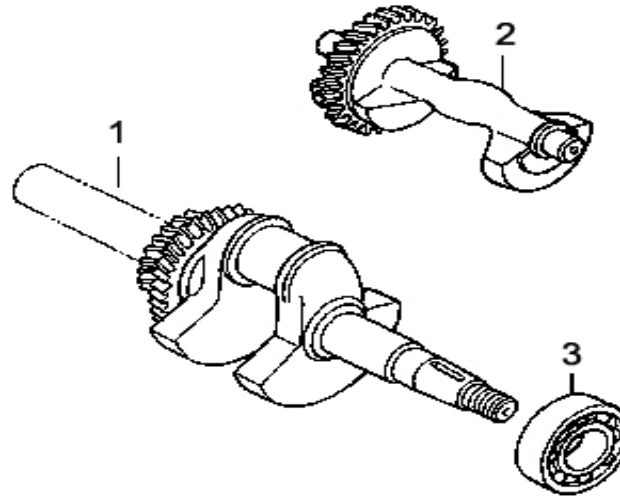

04 - Crankshaft

Nr.	Parts code	Description	Quantity				
			SC3000GB(E)	SC4000GB(E)	SC5000GB(E)	SC5000GB3(E)	
1	SCE1080040V0	Crankshaft comp., Tapered	1	-	-	-	
	SCE1090040V0	Crankshaft comp., Tapered	-	-	-	-	
	SCE1110040V0	Crankshaft comp., Tapered	-	1	-	-	
	SCE1130040V0	Crankshaft comp., Tapered	-	-	1	1	
2	SCE111004020	Balancer, Weight	-	1	1	1	
3	SCE108002073	Bearing, radial ball 6206	1	-	-	-	
	SCE111003074	Bearing, radial ball 6207	-	1	1	1