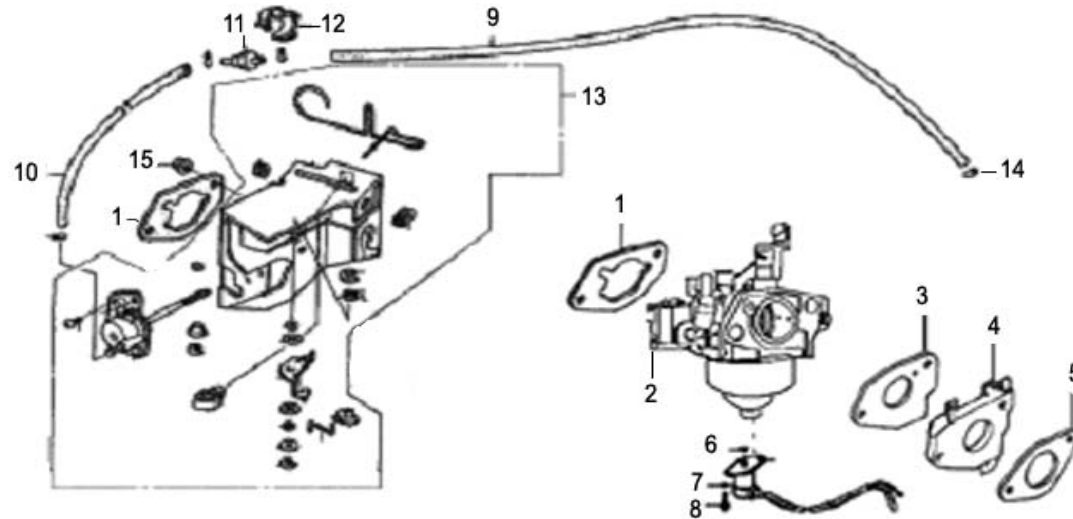

10 - Carburetor

Nr.	Parts code	Description	Quantity			
			SC3000GB(E)	SC4000GB(E)	SC5000GB(E)	SC5000GB3(E)
1	SCG102814112	Spacer comp., carburetor	2	2	2	2
2	SCG102810010	Carburetor assy.	1	-	-	-
	SCG103010010	Carburetor assy.	-	-	-	-
	SCG104010010	Carburetor assy.	-	1	-	-
	SCG105010010	Carburetor assy.	-	-	1	1
3	SCG102810030	Packing, carburetor	1	-	-	-
	SCG103010030	Packing, carburetor	-	-	-	-
	SCG104010030	Packing, carburetor	-	1	-	-
	SCG105010030	Packing, carburetor	-	-	1	1
4	SCG102810110	Insulator, carburetor	1	-	-	-
	SCG104010110	Insulator, carburetor	-	1	-	-
	SCG105010110	Insulator, carburetor	-	-	1	1
5	SCG102810020	Packing, insulator	1	-	-	-
	SCG104010020	Packing, insulator	-	1	-	-
	SCG105010020	Packing, insulator	-	-	1	1
6	SCG102810147	Gasket, solenoid	1	1	1	1
7	SCG102810160	Valve assy., solenoid	1	1	1	1
8	SCG10281009E	Screw, pan (M5 × 16mm)	2	2	2	2
9	SCG102810035	Tube (3.5×130mm.)	1	1	1	1
10	SCG102810036	Tube (3.5×65mm.)	1	1	1	1
11	SCG102810033	Valve, dashpot check	1	1	1	1