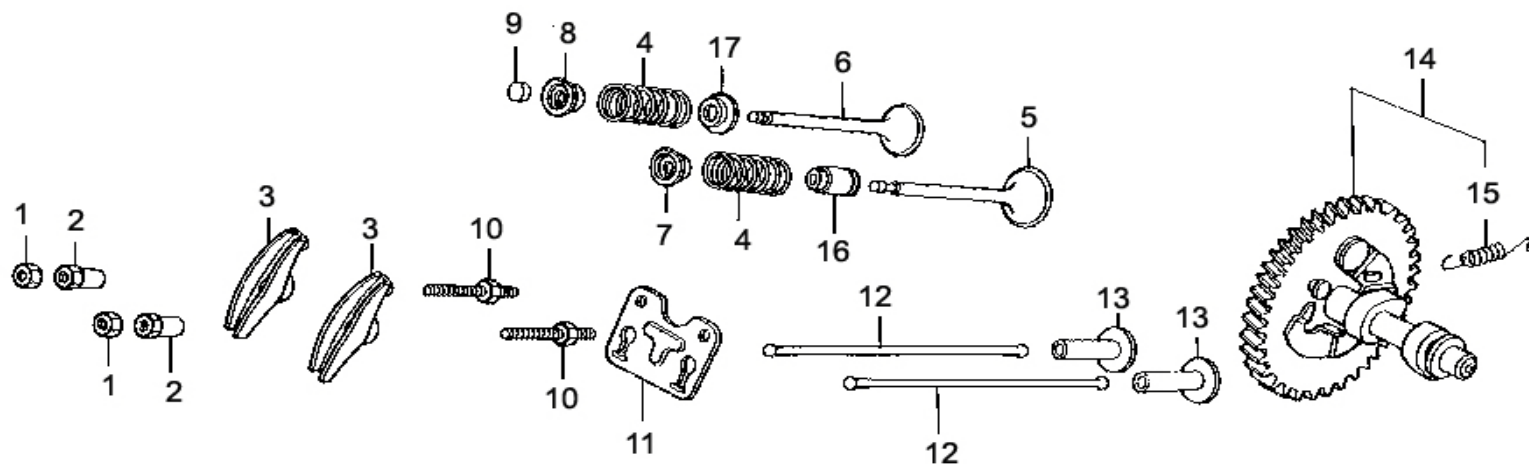

04 - Crankshaft

Nr.	Parts code	Description	Quantity				
			SC3000GB(E)	SC4000GB(E)	SC5000GB(E)	SC5000GB3(E)	
1	SCE1080040V0	Crankshaft comp., Tapered	1	-	-	-	
	SCE1090040V0	Crankshaft comp., Tapered	-	-	-	-	
	SCE1110040V0	Crankshaft comp., Tapered	-	1	-	-	
	SCE1130040V0	Crankshaft comp., Tapered	-	-	1	1	
2	SCE111004020	Balancer, Weight	-	1	1	1	
3	SCE108002073	Bearing, radial ball 6206	1	-	-	-	
	SCE111003074	Bearing, radial ball 6207	-	1	1	1	

06 - Camshaft

Nr.	Parts code	Description	Quantity			
			SC3000GB(E)	SC4000GB(E)	SC5000GB(E)	SC5000GB3(E)
1	SCE108006160	Nut, pivot adjusting	2	2	2	2
2	SCE108006150	Pivot, rocker arm	2	2	2	2
3	SCE108006140	Arm, valve rocker	2	2	2	2
4	SCE108006190	Spring, valve	2	2	2	2
5	SCE108006170	Valve, IN	1	-	-	-
	SCE111006170	Valve, IN	-	1	1	1
6	SCE108006180	Valve, EX	1	-	-	-
	SCE111006180	Valve, EX	-	1	1	1
7	SCE108006220	Retainer, IN valve spring	1	1	1	1
8	SCE108006200	Retainer, EX valve spring	1	1	1	1
9	SCE108006020	Rotator, valve	1	1	1	1
10	SCE108006130	Bolt, pivot, 8mm	2	2	2	2
11	SCE108006112	Plate, push rod guide	1	1	1	1
12	SCE108006030	Rod, push	2	-	-	-
	SCE111006030	Rod, push	-	2	2	2
13	SCE108006100	Lifter, valve	2	2	2	2
14	SCE108006010	Camshaft assy.	1	-	-	-
	SCE111006010	Camshaft assy.	-	-	-	-
	SCE113006010	Camshaft assy.	-	1	1	1
15	SCE108006013	Spring, weight return	1	1	1	1
16	SCE108006500	Seal, valve stem	1	1	1	1
17	SCE108006700	Seat, valve spring	1	1	1	1