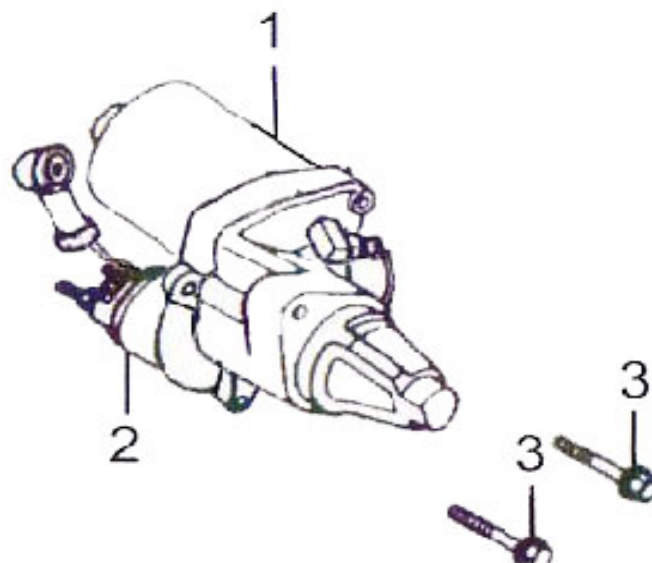

08 - Starter Motor

Nr.	Parts code	Description	Quantity				
			SC3000GB(E)	SC4000GB(E)	SC5000GB(E)	SC5000GB3(E)	
1	SCE100808101	Starter Motor	1	-	-	-	
	SCE111008101	Starter Motor	-	1	1	1	
2	SCE100808021	Contactory Assy.	1	-	-	-	
	SCE111008021	Contactory Assy.	-	1	1	1	
3	-	Bolt, flange (M8x35mm)	2	2	2	2