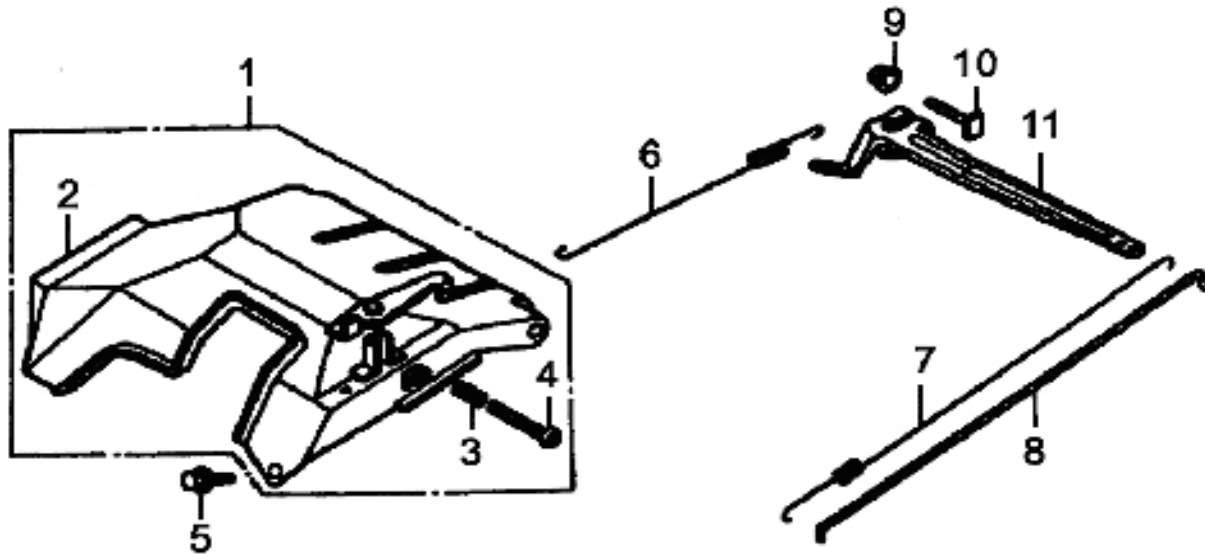

13 - Control

Nr.	Parts code	Description	Quantity			
			SC3000GB(E)	SC4000GB(E)	SC5000GB(E)	SC5000GB3(E)
1	SCG102813010	Control Assy.	1	-	-	-
	SCG104013010	Control Assy.	-	1	1	1
2	SCG102813011	Base Comp., Control	1	-	-	-
	SCG104013011	Base Comp., Control	-	1	1	1
3	SCG102813012	Spring, control adjusting	1	1	1	1
4	-	Screw, pan 5x25mm	1	1	1	1
5	-	Bolt Flange, (M6 × 12mm)	2	2	2	2
6	SCG102813150	Spring, governor	1	-	-	-
	SCG104013150	Spring, governor	-	1	1	1
7	SCG102813151	Spring throttle return	1	-	-	-
	SCG104013151	Spring throttle return	-	1	1	1
8	SCE108013180	Rod, governor	1	-	-	-
	SCE111013180	Rod, governor	-	1	1	1
9	-	Nut, flange 6mm.	1	1	1	1
10	-	Bolt, governor arm	1	1	1	1
11	SCE108013160	Arm, governor	1	-	-	-
	SCE111016160	Arm, governor	-	1	1	1