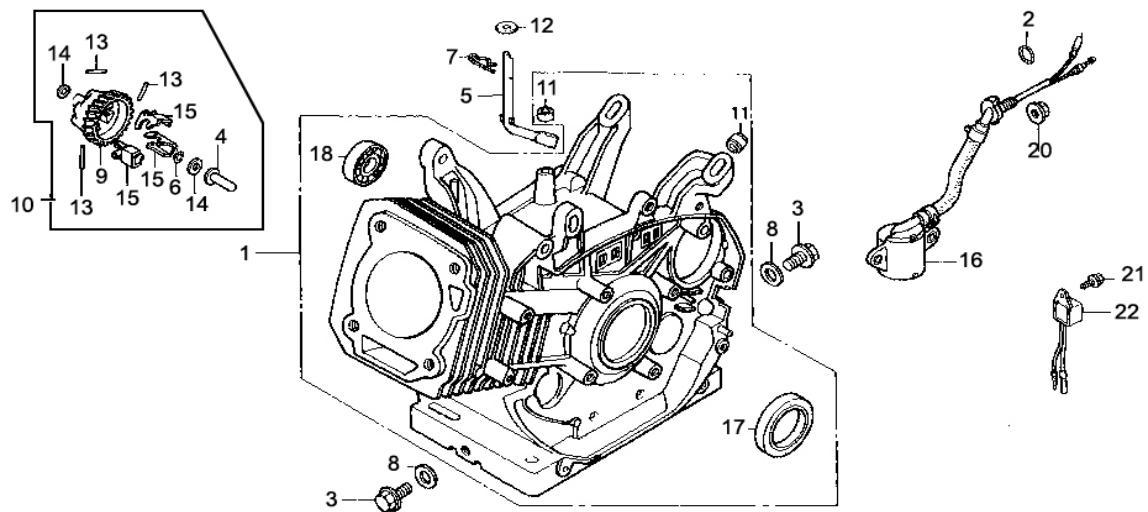

01 - Cylinder Head

Nr.	Parts code	Description	Quantity			
			SC3000GB(E)	SC4000GB(E)	SC5000GB(E)	SC5000GB3(E)
1	SCE108001010	Head comp., cylinder	1	-	-	-
	SCE111001010	Head comp., cylinder	-	1	1	1
2	SCE105501110	Plug, spark	1	1	1	1
3	SCE108001020	Cover comp., head	1	1	1	1
4	SCE108001150	Bolt, head cover	1	1	1	1
5	SCE108001160	Washer, head cover	1	1	1	1
6	SCE108001012	Guide, IN valve	1	1	1	1
7	SCE108001013	Guide, EX valve	1	1	1	1
8	SCE108001014	Clip, valve guide	1	1	1	1
9	SCE108001053	Dowel pin (ø12x20mm)	2	2	2	2
10	SCE108001130	Bolt, stud IN(M8x123mm)	2	-	-	-
	SCE111001130	Bolt, stud IN(M8x124mm)	-	2	2	2
11	SCE108001120	Bolt, stud EX (M8x48mm)	2	2	2	2
12	SCE108001230	Packing, head cover	1	1	1	1
13	SCE108001140	Gasket, cylinder head	1	-	-	-
	SCE109001140	Gasket, cylinder head	-	-	-	-
	SCE111001140	Gasket, cylinder head	-	1	-	-
	SCE113001140	Gasket, cylinder head	-	-	1	1
14	-	Bolt, flange (M10x80mm)	4	4	4	4
15	SCE108001031	Tube, breather	1	1	1	1

02 - Cylinder Barrel

Nr.	Parts code	Description	Quantity			
			SC3000GB(E)	SC4000GB(E)	SC5000GB(E)	SC5000GB3(E)
1	SCE1080020H0	Barrel assy., cylinder oil alert	1	-	-	-
	SCE1090020H0	Barrel assy., cylinder oil alert	-	-	-	-
	SCE1110020H0	Barrel assy., cylinder oil alert	-	1	-	-
	SCE1130020H0	Barrel assy., cylinder oil alert	-	-	1	1
2	SCE105502996	O-ring, 14mm	1	1	1	1
3	SCE10800204K	Bolt, drain plug	2	2	2	2
4	SCE108003150	Slider, governor	1	1	1	1
5	SCE108002140	Shaft, governor arm	1	-	-	-
	SCE111002140	Shaft, governor arm	-	1	1	1
6	SCE105502120	Clip, governor holder	1	1	1	1
7	SCE155002054	Pin, lock, 8mm.	1	1	1	1
8	-	Washer, drain plug	2	2	2	2
9	SCE108003120	Slave gear governor	1	-	-	-
	SCE111003120	Slave gear governor	-	1	1	1
10	SCE108003124	Governor kit	1	-	-	-
	SCE111003124	Governor kit	-	1	1	1
11	-		1	1	1	1
12	-	Washer, plain, 6mm	1	1	1	1
13	SCE108003123	Pin, governor weight	2	3	3	3
14	SCE105502062	Washer, thrust, 6mm	1	1	1	1
15	SCE108003122	Weight, governor	2	-	-	-