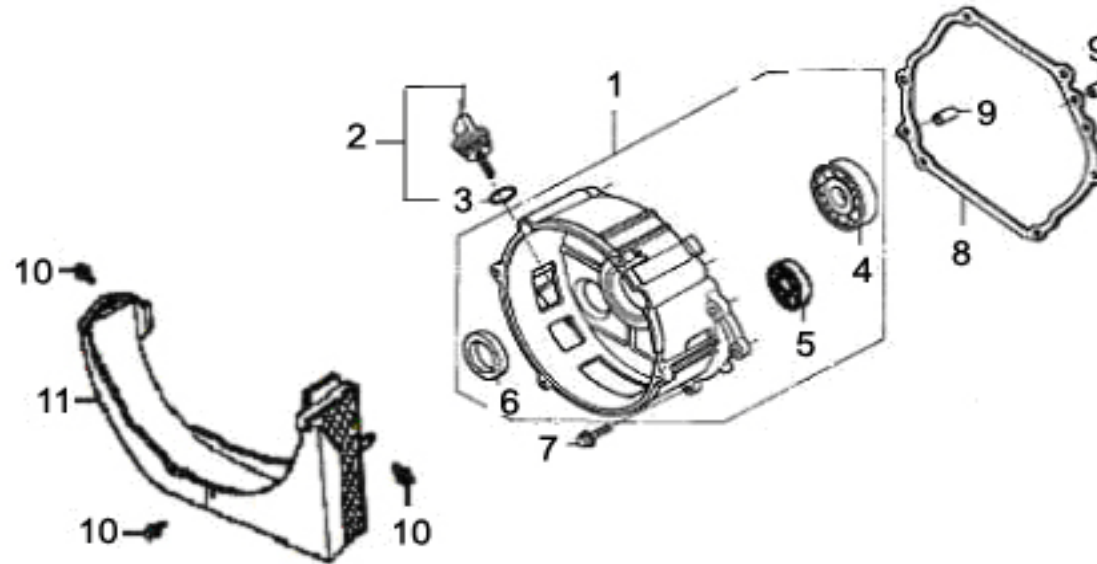

03 - Crankcase Cover

Nr.	Parts code	Description	Quantity			
			SC3000GB(E)	SC4000GB(E)	SC5000GB(E)	SC5000GB3(E)
1	SCG102803010	Cover assy., crankcase	1	-	-	-
	SCG104003010	Cover assy., crankcase	-	1	1	1
2	SCE108002111	Cap assy., oil level	1	1	1	1
3	SCE108002110	Packing, oil cap	2	2	2	2
4	SCE108002073	Bearing, radial ball 6206	1	-	-	-
	SCE111003074	Bearing, radial ball 6207	-	1	1	1
5	SCE111002076	Bearing, radial ball 6202	-	1	1	1
6	SCE108002991	Oil seal, $\varnothing 30 \times \varnothing 46 \times 8$mm	1	-	-	-
	SCE111002991	Oil seal, $\varnothing 35 \times \varnothing 52 \times 8$mm	-	1	1	1
7	-	Bolt, flange M8x35mm.	6	6	6	6
8	SCG102803020	Packing, case cover	1	-	-	-
	SCG104003020	Packing, case cover	-	1	1	1
9	SCE10800304D	Dowel, pin	2	2	2	2
10	-	Bolt, flange M5x12mm.	3	3	3	3
11	SCG102803100	Cover, dust	1	-	-	-
	SCG104003100	Cover, dust	-	1	1	1