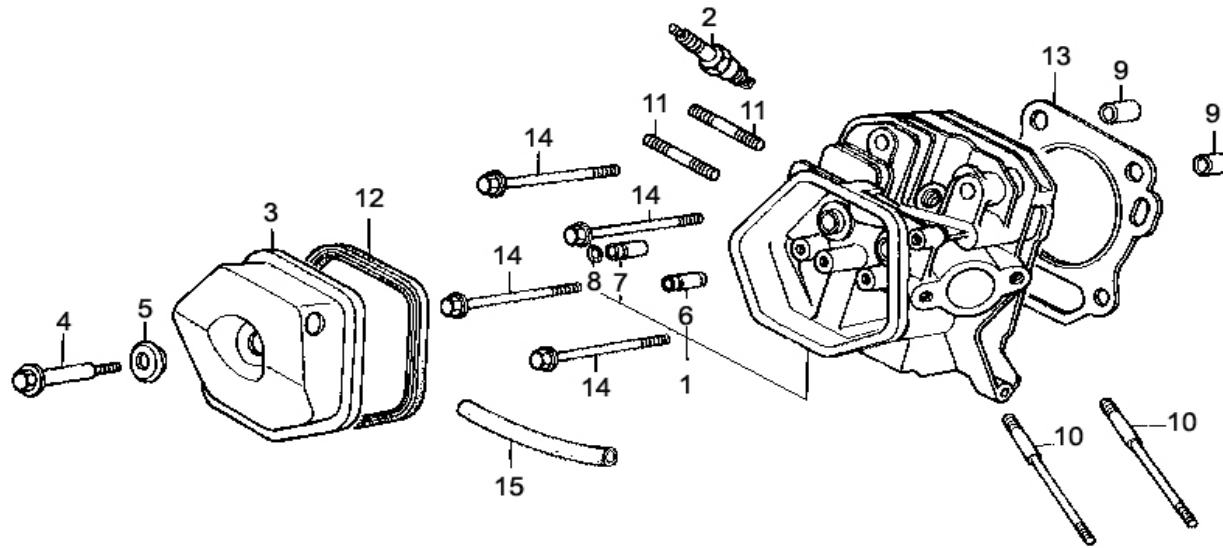

01 - Cylinder Head

Nr.	Parts code	Description	Quantity			
			SC3000GB(E)	SC4000GB(E)	SC5000GB(E)	SC5000GB3(E)
1	SCE108001010	Head comp., cylinder	1	-	-	-
	SCE111001010	Head comp., cylinder	-	1	1	1
2	SCE105501110	Plug, spark	1	1	1	1
3	SCE108001020	Cover comp., head	1	1	1	1
4	SCE108001150	Bolt, head cover	1	1	1	1
5	SCE108001160	Washer, head cover	1	1	1	1
6	SCE108001012	Guide, IN valve	1	1	1	1
7	SCE108001013	Guide, EX valve	1	1	1	1
8	SCE108001014	Clip, valve guide	1	1	1	1
9	SCE108001053	Dowel pin (ø12x20mm)	2	2	2	2
10	SCE108001130	Bolt, stud IN(M8x123mm)	2	-	-	-
	SCE111001130	Bolt, stud IN(M8x124mm)	-	2	2	2
11	SCE108001120	Bolt, stud EX (M8x48mm)	2	2	2	2
12	SCE108001230	Packing, head cover	1	1	1	1
13	SCE108001140	Gasket, cylinder head	1	-	-	-
	SCE109001140	Gasket, cylinder head	-	-	-	-
	SCE111001140	Gasket, cylinder head	-	1	-	-
	SCE113001140	Gasket, cylinder head	-	-	1	1
14	-	Bolt, flange (M10x80mm)	4	4	4	4
15	SCE108001031	Tube, breather	1	1	1	1

02 - Cylinder Barrel

Nr.	Parts code	Description	Quantity			
			SC3000GB(E)	SC4000GB(E)	SC5000GB(E)	SC5000GB3(E)
1	SCE1080020H0	Barrel assy., cylinder oil alert	1	-	-	-
	SCE1090020H0	Barrel assy., cylinder oil alert	-	-	-	-
	SCE1110020H0	Barrel assy., cylinder oil alert	-	1	-	-
	SCE1130020H0	Barrel assy., cylinder oil alert	-	-	1	1
2	SCE105502996	O-ring, 14mm	1	1	1	1
3	SCE10800204K	Bolt, drain plug	2	2	2	2
4	SCE108003150	Slider, governor	1	1	1	1
5	SCE108002140	Shaft, governor arm	1	-	-	-
	SCE111002140	Shaft, governor arm	-	1	1	1
6	SCE105502120	Clip, governor holder	1	1	1	1
7	SCE155002054	Pin, lock, 8mm.	1	1	1	1
8	-	Washer, drain plug	2	2	2	2
9	SCE108003120	Slave gear governor	1	-	-	-
	SCE111003120	Slave gear governor	-	1	1	1
10	SCE108003124	Governor kit	1	-	-	-
	SCE111003124	Governor kit	-	1	1	1
11	-		1	1	1	1
12	-	Washer, plain, 6mm	1	1	1	1
13	SCE108003123	Pin, governor weight	2	3	3	3
14	SCE105502062	Washer, thrust, 6mm	1	1	1	1
15	SCE108003122	Weight, governor	2	-	-	-